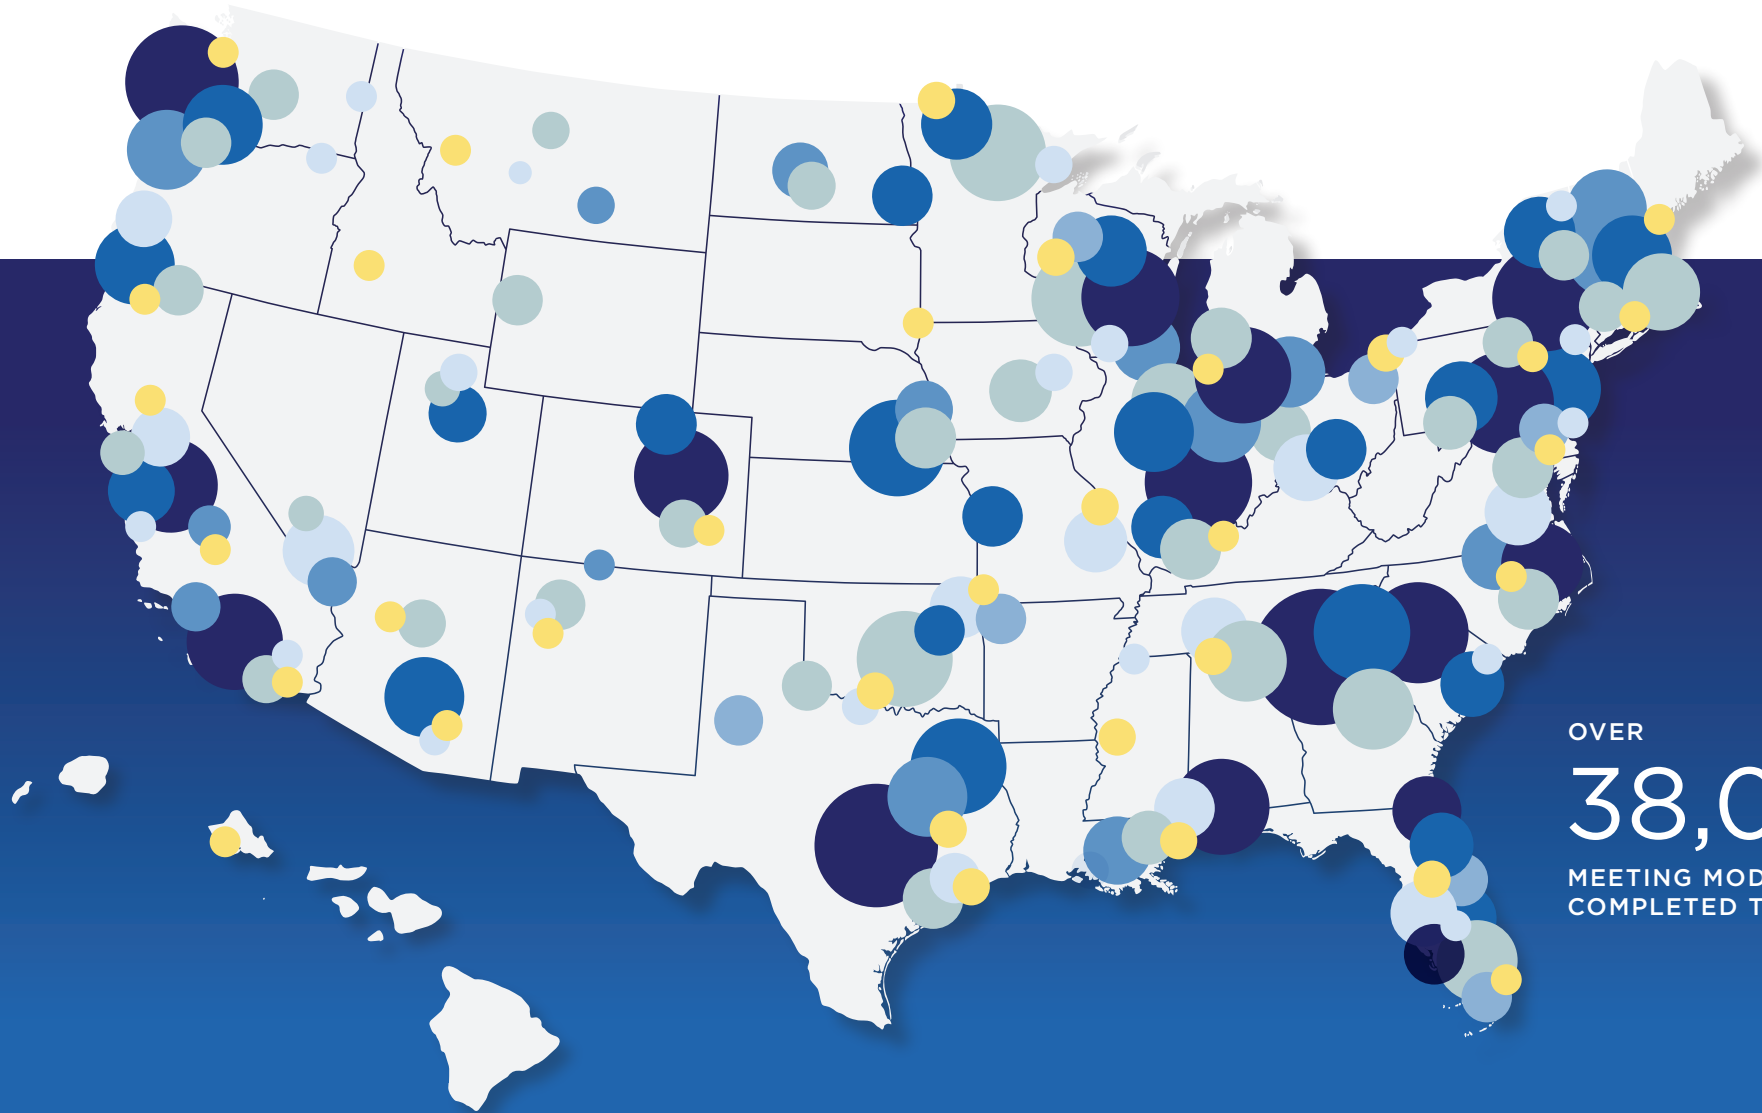

SPEAR ACTIVE STUDY CLUBS

STUDY CLUB™

OVER
38,000
MEETING MODULES
COMPLETED TO DATE

5 COUNTRIES

9 AVERAGE # OF CLUB MEMBERS

INTERNATIONAL CLUBS

Club Locations Not In North America:

- United Kingdom
- Israel
- Poland