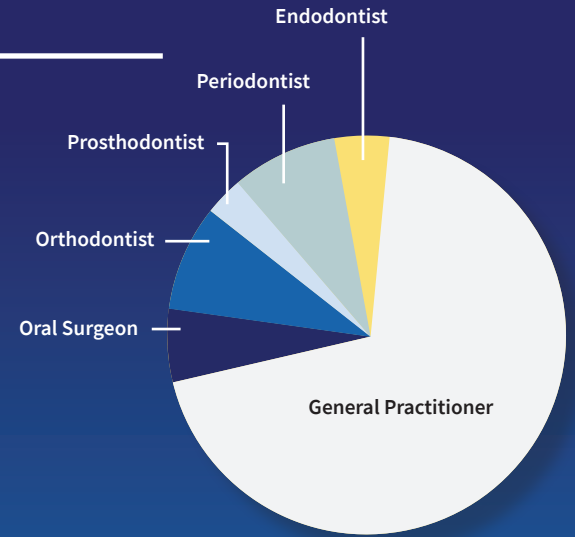

INTERNATIONAL CLUBS

Club Locations Not In North America:

- United Kingdom
- Israel
- Poland

MEMBERS & LEADERS BY ROLE

Members

Leaders

Thousands of members

Hundreds of clubs

One Community

Contact a Spear Customer Success Manager at 866.781.0072 or email us at studyclub@speareducation.com

© 2021 Spear Education | speareducation.com