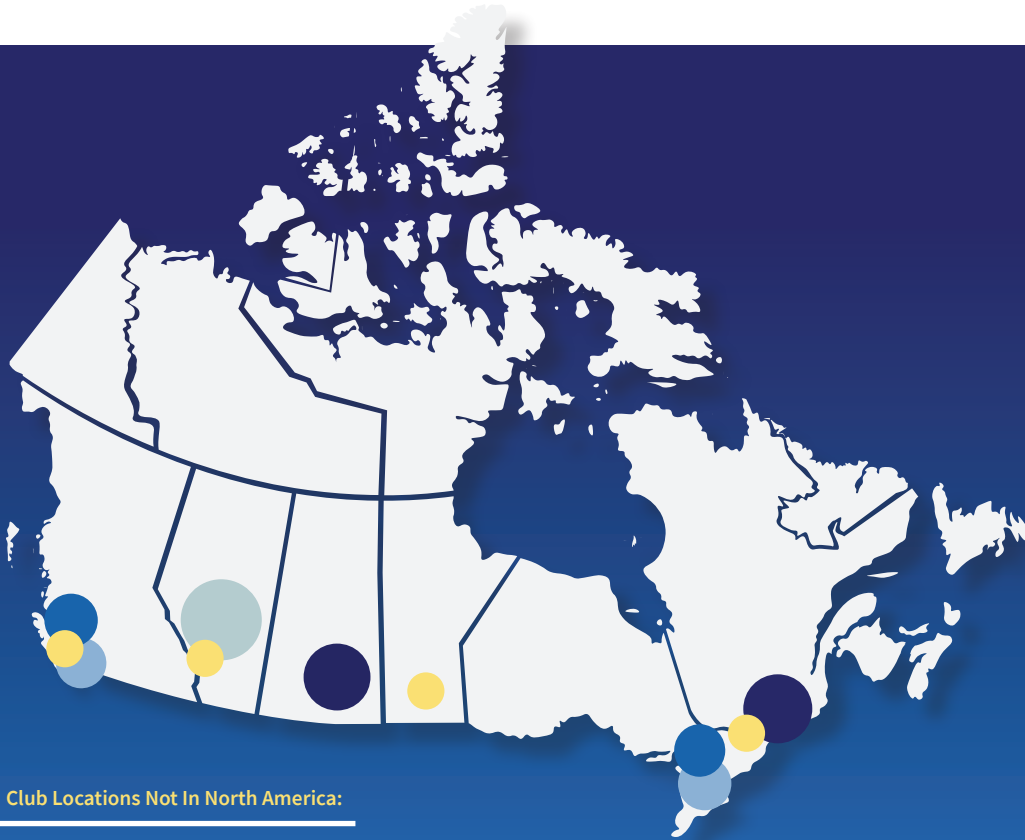

SPEAR ACTIVE STUDY CLUBS

STUDY CLUB™

OVER
38,000
MEETING MODULES
COMPLETED TO DATE

5 COUNTRIES

9 AVERAGE # OF CLUB MEMBERS

INTERNATIONAL CLUBS

Club Locations Not In North America:

- United Kingdom
- Israel
- Poland